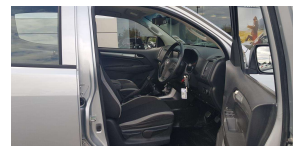

2018 Holden Colorado LS 2.8 CREW CAB 4WD